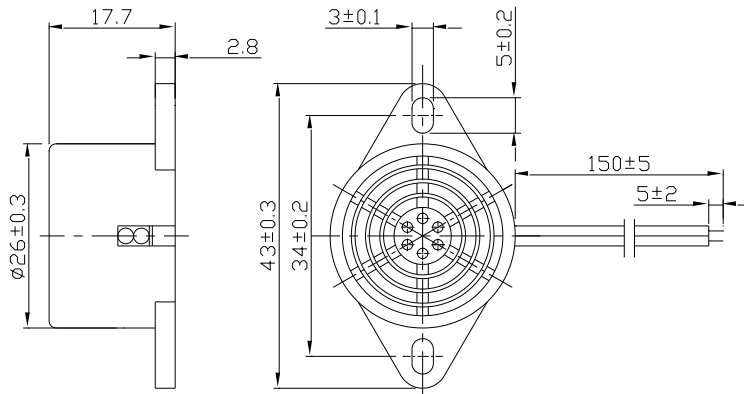

PMB2824BL

TYPE	UNIT	PMB2824L
◆Min. Sound Output at 10cm	dB	85
Rated Voltage	V _{0-p}	24
Operating Voltage	V _{0-p}	20 ~ 28
◆Resonant Frequency	Hz	400±100
◆Max. Current Consumption	mA	25
Tone Nature		Continuous
Operating Temperature	°C	-20 ~ +70
Storage Temperature	°C	-30 ~ +80
Weight	g	12

DIMENSIONS) (UNIT:mm)

CHARACTERISTIC:

피엠비일렉텍:서울시 구로구 경인로53가길 10 대명벨리온 904호

Tel: 02-2619-0388(대) Fax: 02-2619-0346

E-mail: pmbe@pmbe.co.kr Web site: www.pmbe.co.kr