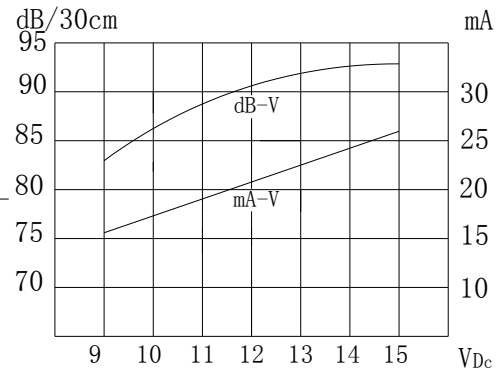

CHARACTERISTIC:

피엠비일렉텍:서울시 구로구 경인로53가길 10 대명벨리온 904호

Tel: 02-2619-0388(대) Fax: 02-2619-0346

E-mail: pmbe@pmbe.co.kr Web site: www.pmbe.co.kr